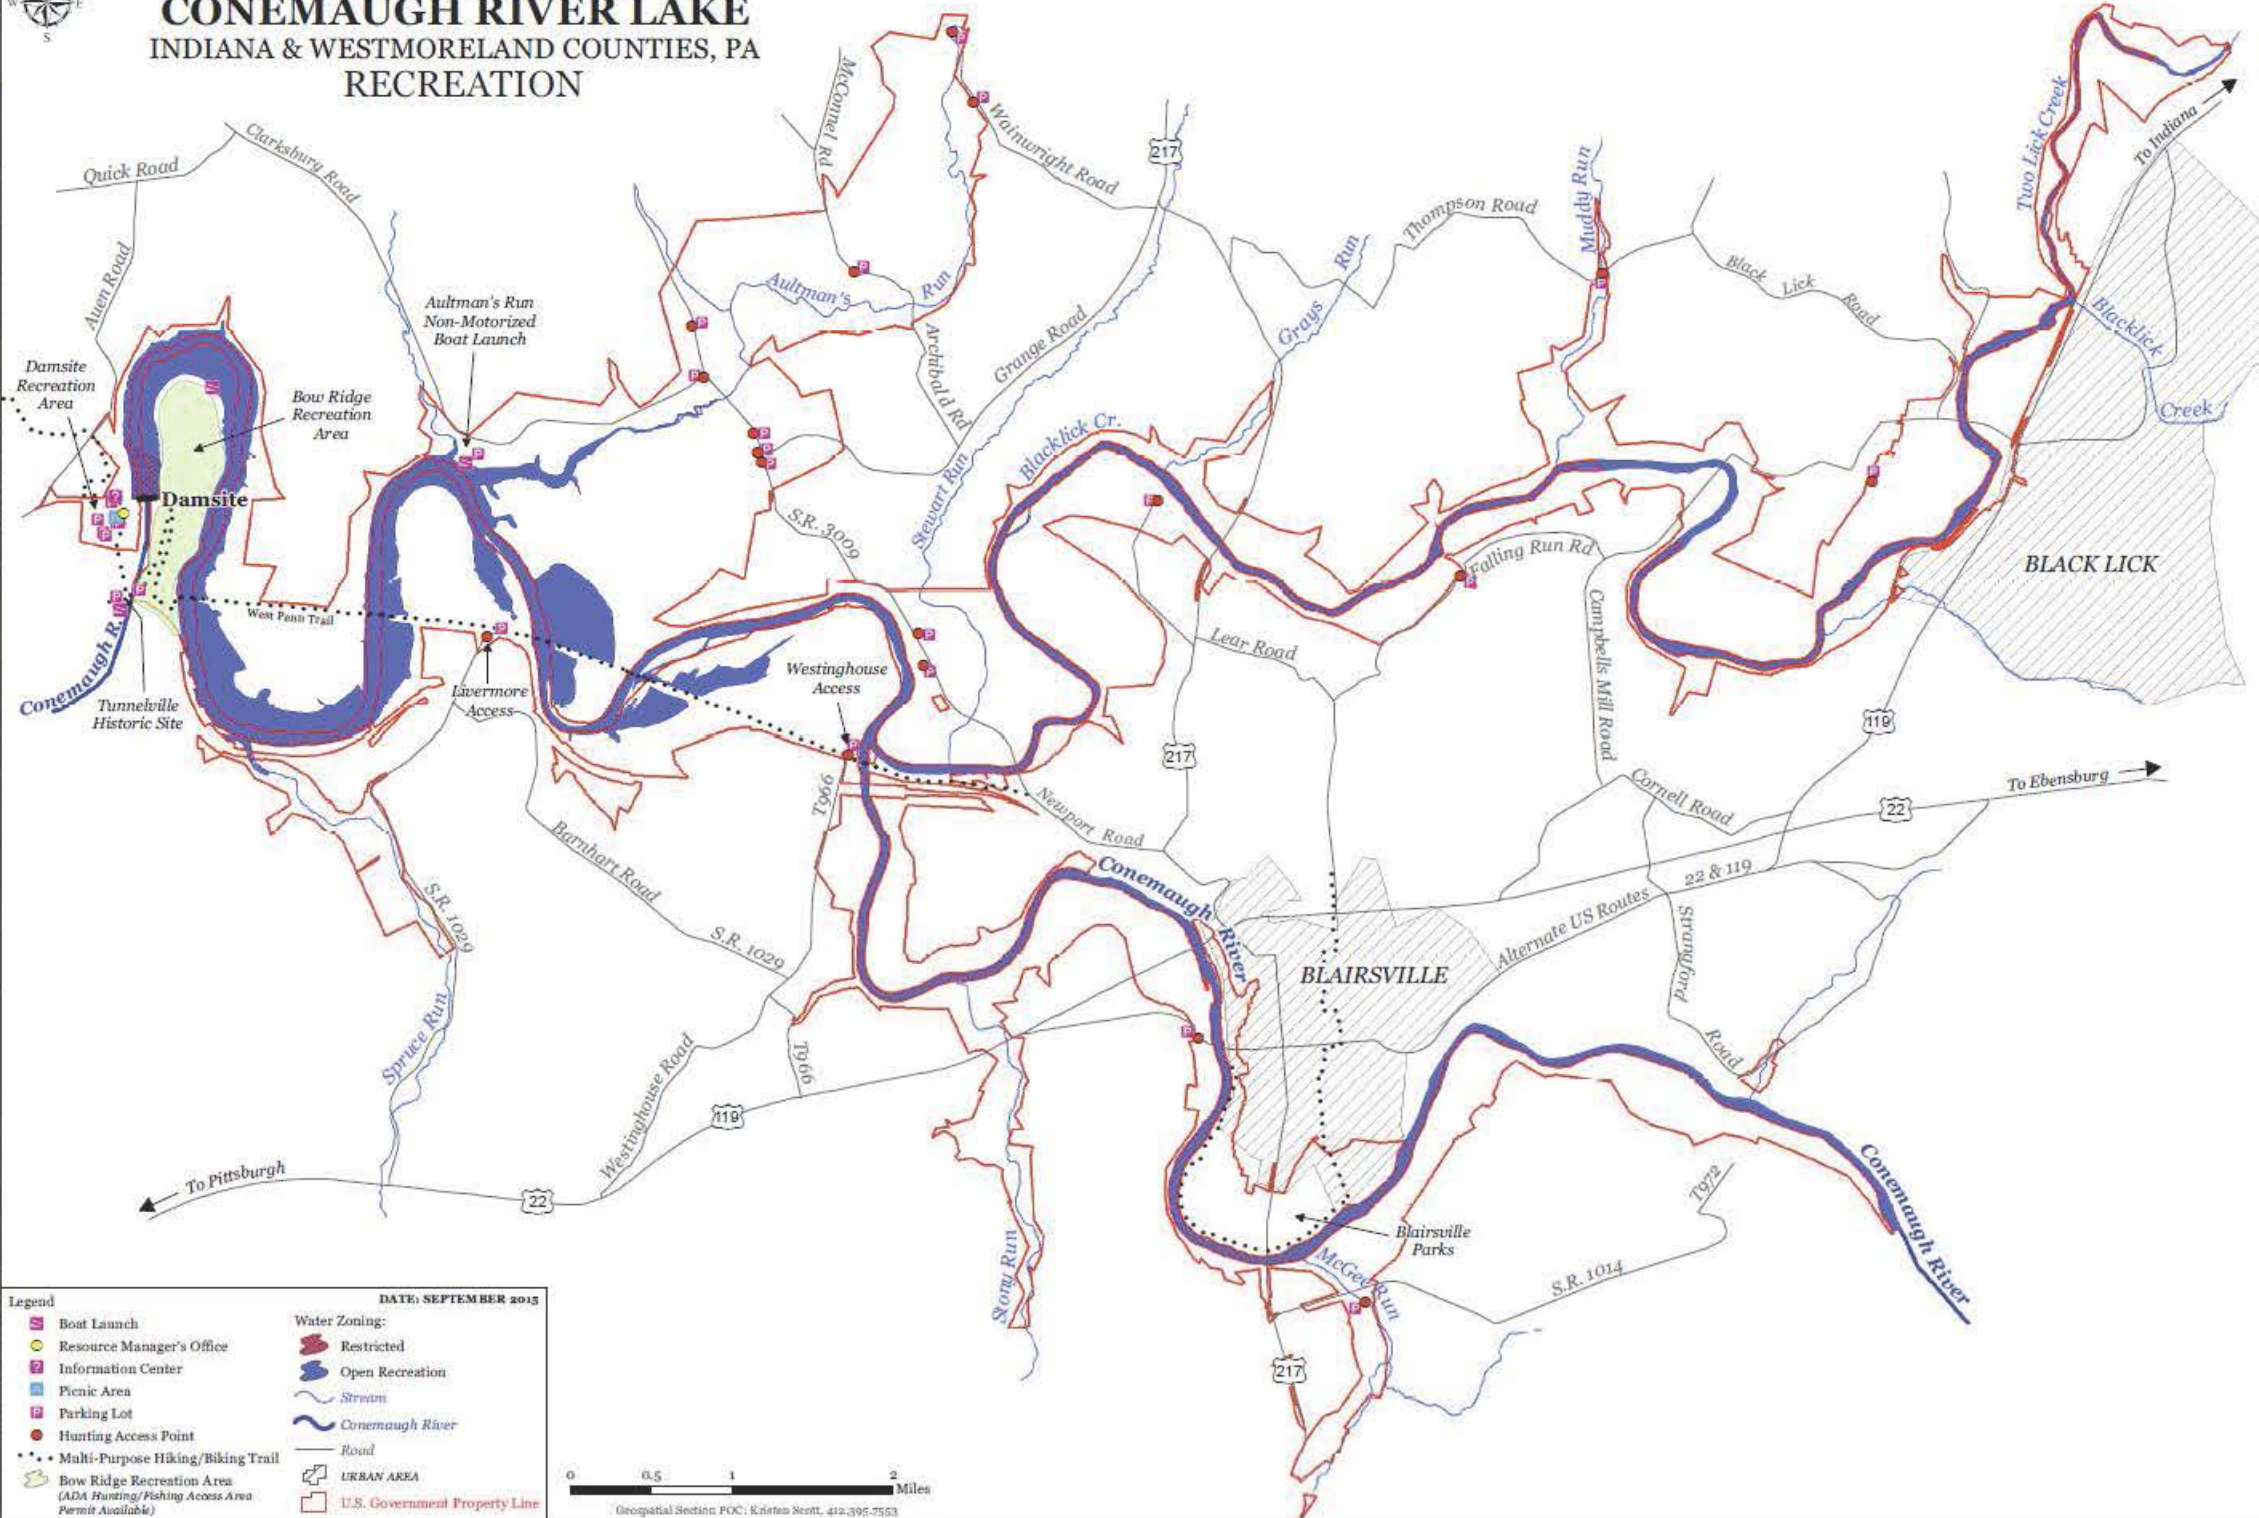

# CONEMAUGH RIVER LAKE

## INDIANA & WESTMORELAND COUNTIES, PA

### RECREATION

**US Army Corps of Engineers**  
**Pittsburgh District**

**Legend**

Boat Launch	Restricted
Resource Manager's Office	Open Recreation
Information Center	Stream
Picnic Area	Conemaugh River
Parking Lot	Road
Hunting Access Point	URBAN AREA
Multi-Purpose Hiking/Biking Trail	U.S. Government Property Line
Bow Ridge Recreation Area (ADA Hunting/Fishing Access Area Permit Available)	